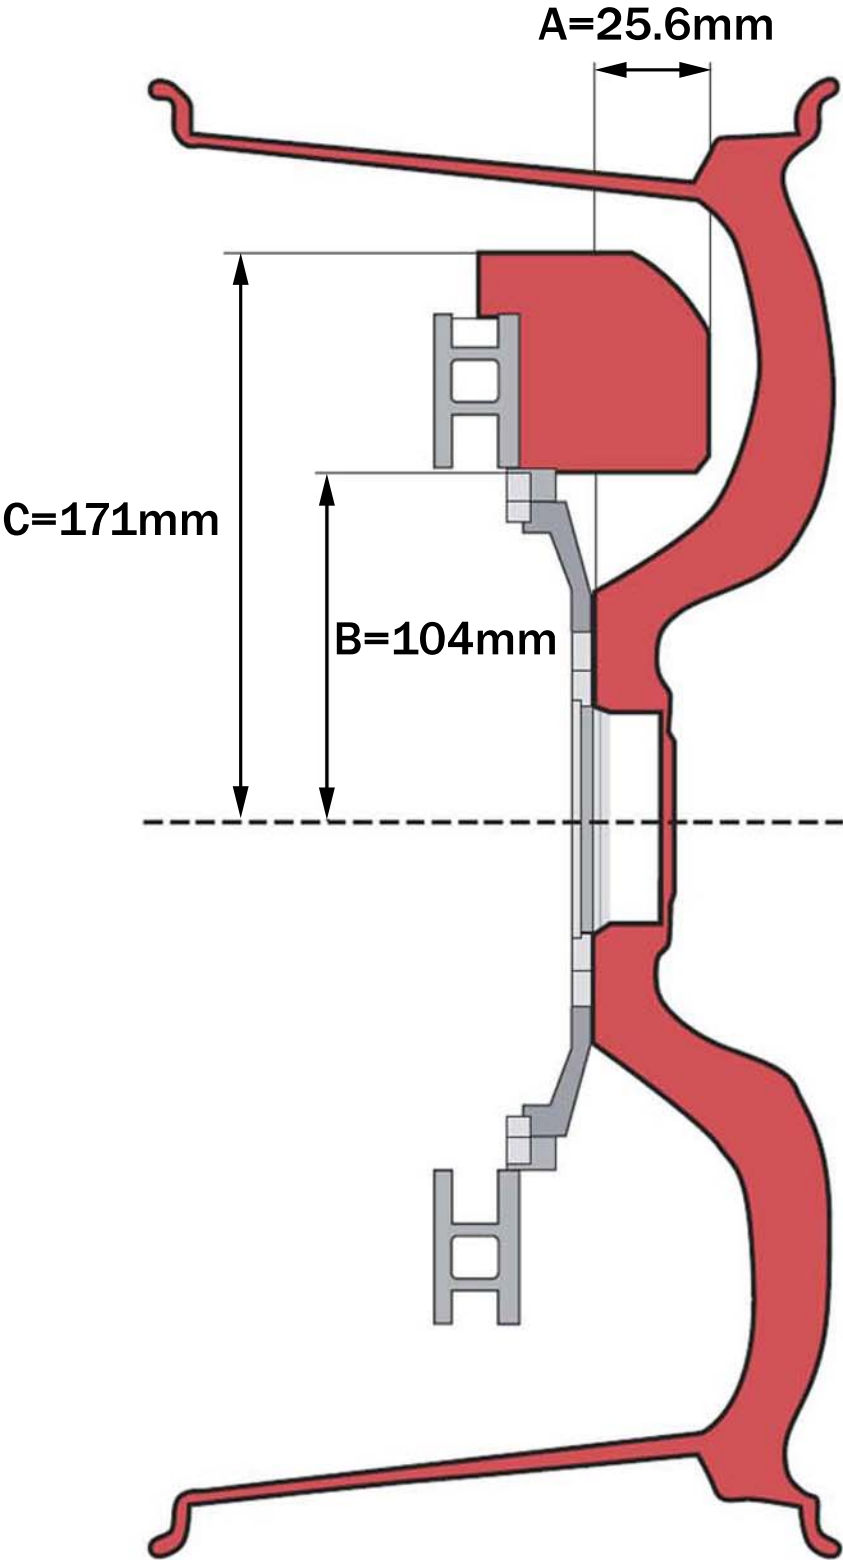

WILWOOD 11.75" BIG BRAKE KIT

NOT TO SCALE

NOTE: A MINIMUM OF 2.0mm CLEARANCE MUST BE MAINTAINED BETWEEN THE WHEEL AND CALIPER IN ALL AREAS